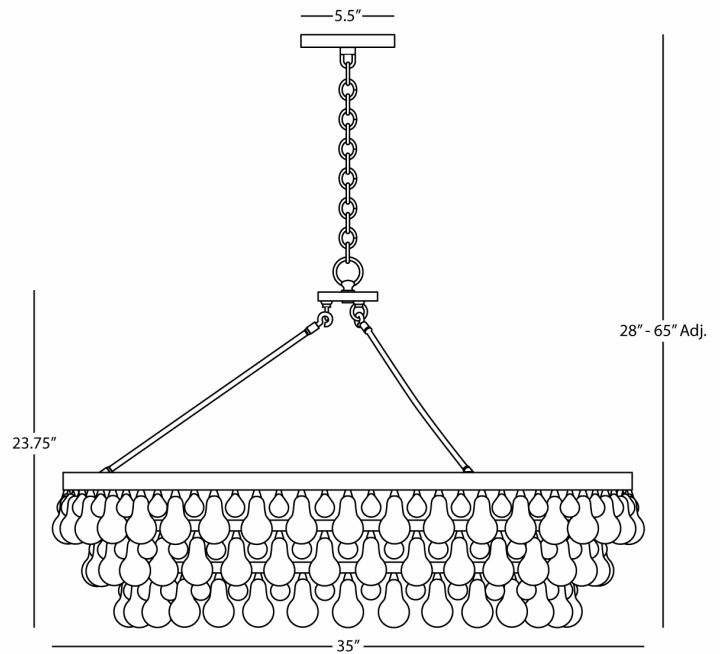

BLING

Z1004

Large Chandelier

6 - 100W Max.

Bulb Type: A

Direct Wire

Deep Patina Bronze Finish

Glass Drops

Susp. Hardware: 3 Ft. Chain

FINISH OPTIONS:

1004 - Antique Brass

S1004 - Polished Nickel

**** Available for Quick SHIP ****