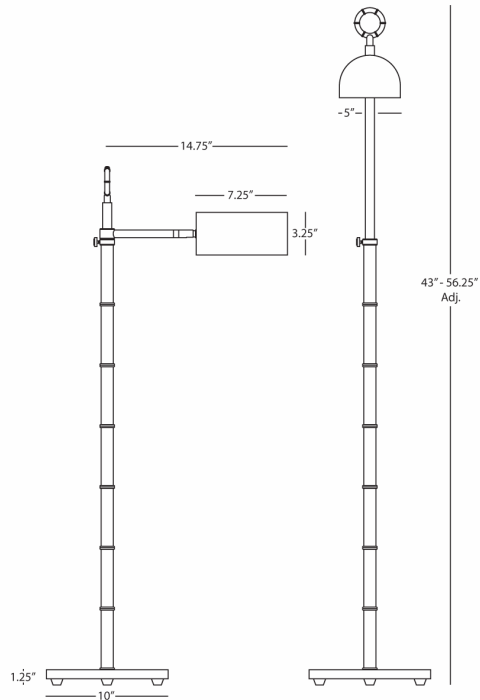

JONATHAN ADLER

MEURICE

S647

Adjustable Pharmacy Floor Lamp

1 - 60W Max.

Bulb Type: A

Switch: Full Range Foot Dimmer

Polished Nickel Finish

Metal Shade

FINISH OPTIONS:

647 - Modern Brass

Z647 - Deep Patina Bronze

** Available for Quick SHIP **