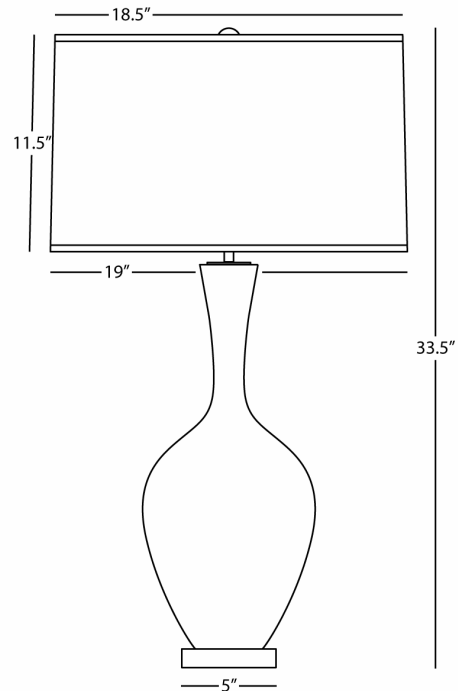

AUDREY

EG980

Table Lamp

1 - 150W Max.

Bulb Type: A

Switch: Hi-Lo Dimming

Emerald Green Glazed Ceramic

Lucite Base

Fondine Fabric Shade

See Audrey/ Delilah Table for Color Options

** Available for Quick SHIP **