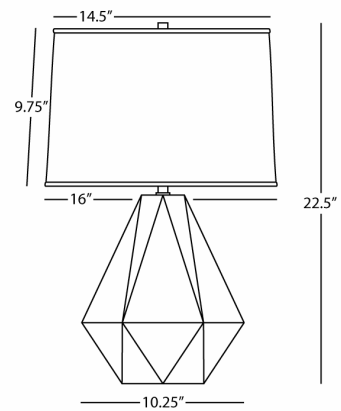

DELTA

EG930

Table Lamp

1-150W Max.

Bulb Type: A

Switch: 3-Way

Emerald Green Glazed Ceramic

Polished Nickel Accents

Oyster Linen Shade

See Delta/ Mason Table for Color Options

** Available for Quick SHIP **