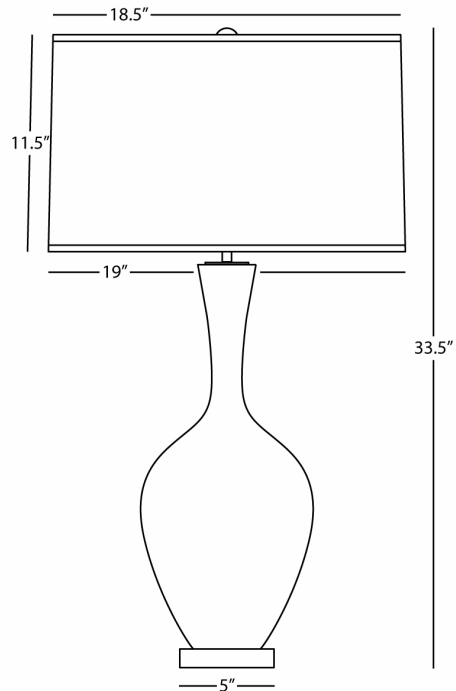

AUDREY

AM980

Table Lamp

1 - 150W Max.

Bulb Type: A

Switch: Hi-Lo Dimming

Amethyst Glazed Ceramic

Lucite Base

Fondine Fabric Shade

See Audrey/ Delilah Table for Color Options

** Available for Quick SHIP **