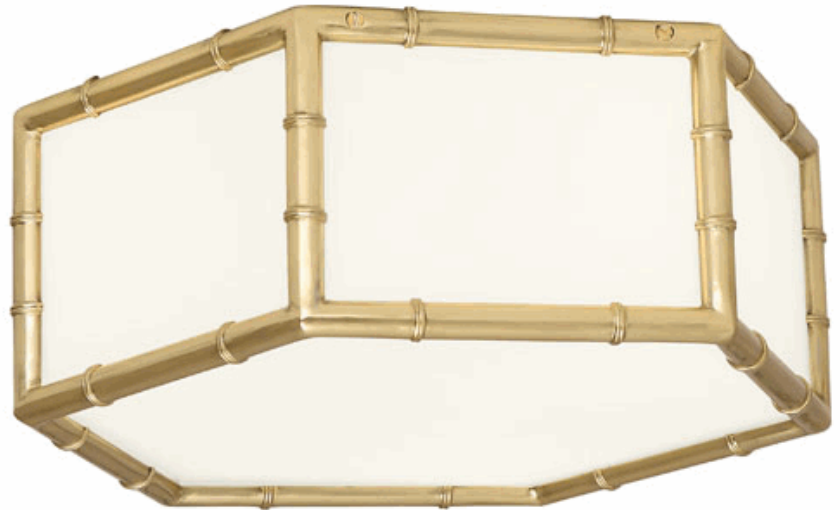

JONATHAN ADLER

MEURICE

763

Hexagonal Flush Mount

3-40W Max.

Bulb Type: A

Direct Wire

Modern Brass Finish

White Glass Shade Panels

FINISH OPTIONS:

S763 - Polished Nickel

Z763 - Deep Patina Bronze