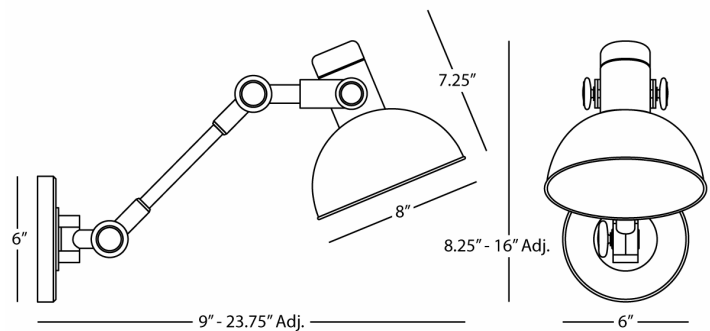

RICO ESPINET

SCOUT

248

Wall Sconce

1-60W Max.

Bulb Type: A

Switch: Hi-Lo Dimming

24" Cord Cover/ Direct Wire

Antique Brass Finish

Adjustable Metal Shade

FINISH OPTION:

S248 - Polished Nickel

**** Available for Quick SHIP ****