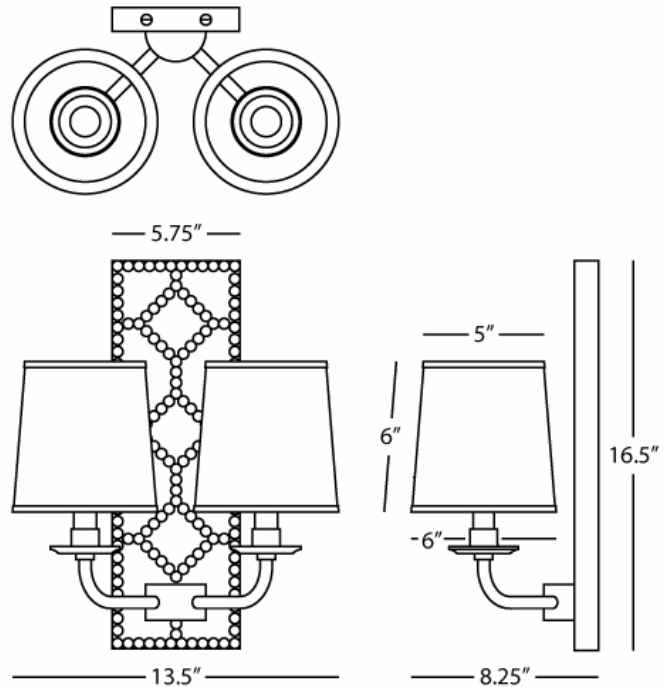

WILLIAMSBURG

LIGHTFOOT

1034

Double Sconce

2-60W Max.

Bulb Type: B, Candelabra Base

Direct Wire Only

Backplate Upholstered in Carter Gray Leather w/

Nailhead Detail

Aged Brass Accents

Fondine Fabric Shades

FINISH OPTIONS:

S1034 - Polished Nickel Accents

Z1034 - Deep Patina Bronze Accents

** Available for Quick SHIP **