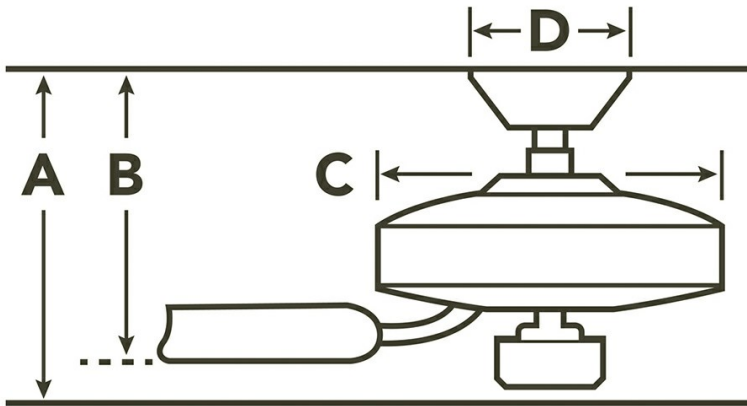

Specifications

Number of Blades	3
Blades Included	Yes
Blade Pitch	13 Degrees
Blade Sweep	52"
Blades Reversible	No
Blade Material	ABS
Optional Blades Available	No
Downrod 1	1.00 OD X 4.50
Primary Control System	Pull Chain
Remote Included	No
Wall Control Included	No
Low Ceiling Adaptable	No
Lead Wire Length	78.00"
Motor Size	172MM X 17MM
Motor Type	AC

Dimensions

Downrod	A	B	C	D
1.00 OD X 4.50	13.50	11.00	7.50	5.85

Downlight

Watts	49/12
Optional Light Kit Available	No

Safety Listings & Certifications

Safety Rated	Wet
Warranty	www.kichler.com/warranty

Installation