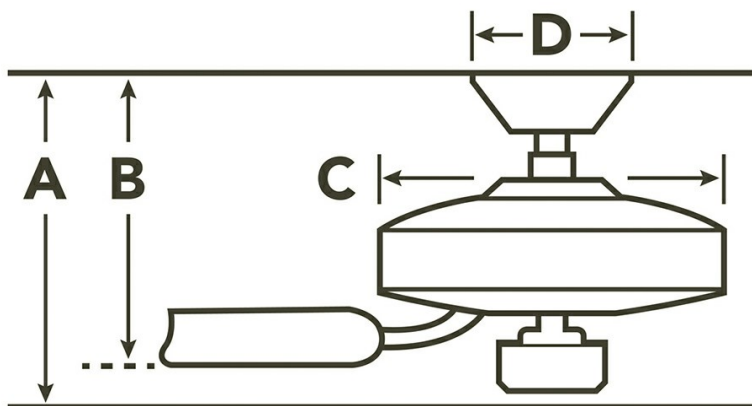

Remote Included	No
Wall Control Included	No
Low Ceiling Adaptable	No
Lead Wire Length	78.00"
Motor Size	188MM X 25MM
Motor Type	AC

**Dimensions**

Downrod	A	B	C	D
1.00 OD X 4.00	12.90	11.25	12.60	6.78

**Downlight**