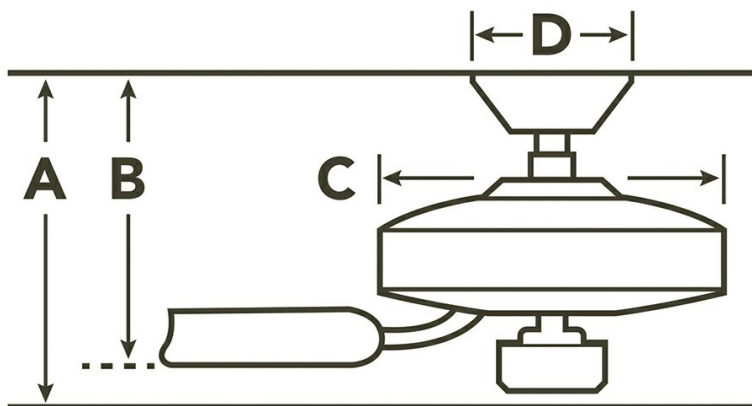

Dimensions

Flush Mount	A	B	C	D	11.50	9.00	10.00	7.85

Available Finishes

Finish	Fixture	Glass	Blade 1	Blade 2

Downlight

Downlight Included	Yes
Light Source	LED
Downlight Bulb Included	Integrated
# of Bulbs/LED Modules	1
Watts	64/26
Initial Lumens	2300
Glass Description	Etched Cased Opal
Optional Light Kit Available	No
Kelvin Temperature	3000K
Color Rendering Index	80

Safety Listings & Certifications

Safety Rated	Wet
Warranty	www.kichler.com/warranty

Installation