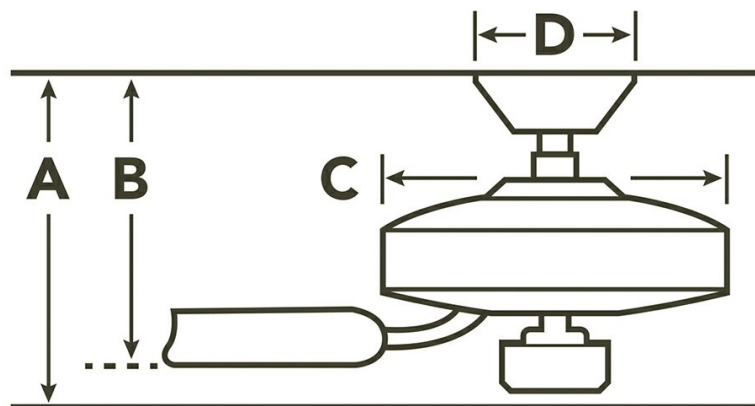

Dimensions

Downrod	A	B	C	D
1.00 OD X 4.50	14.25	14.25	12.75	6.75

Available Finishes

Finish	Fixture	Glass	Blade 1	Blade 2